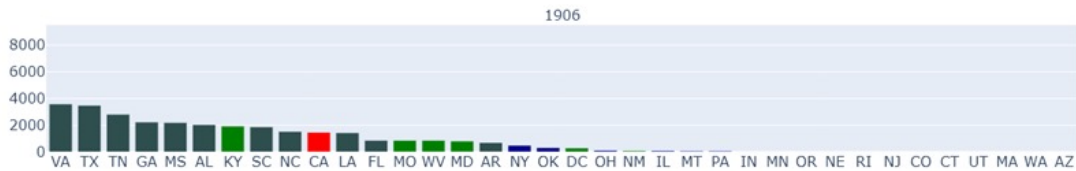

The California Division

- Confederate
- Union
- Union-Slave
- California