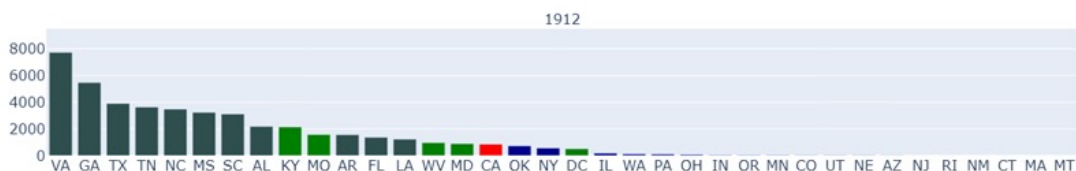

The California Division

- Confederate
- Union
- Union-Slave
- California