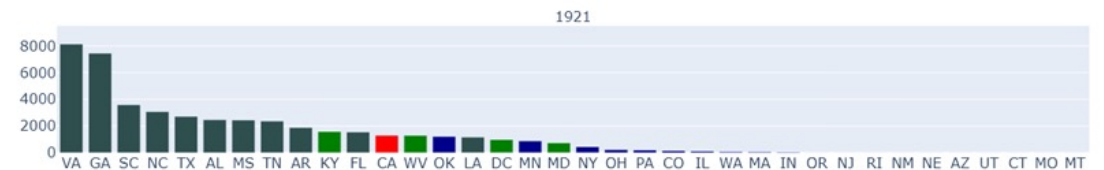

The California Division

- Confederate
- Union
- Union-Slave
- California