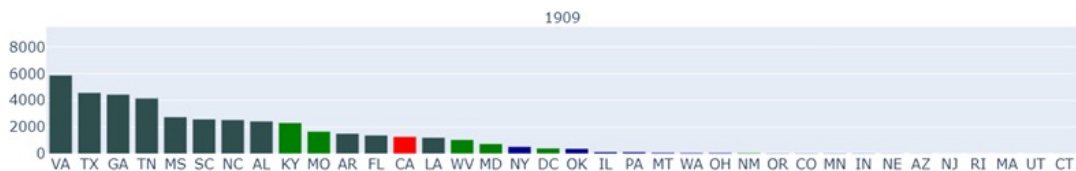

The California Division

- Confederate
- Union
- Union-Slave
- California