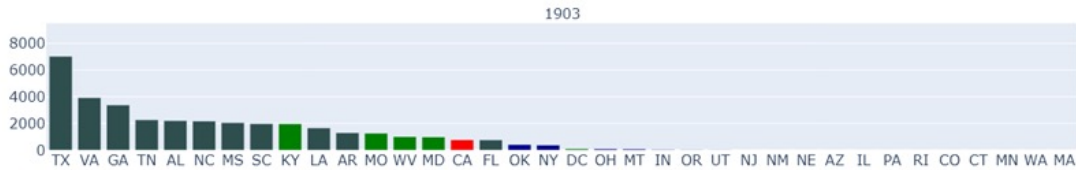

The California Division

- Confederate
- Union
- Union-Slave
- California