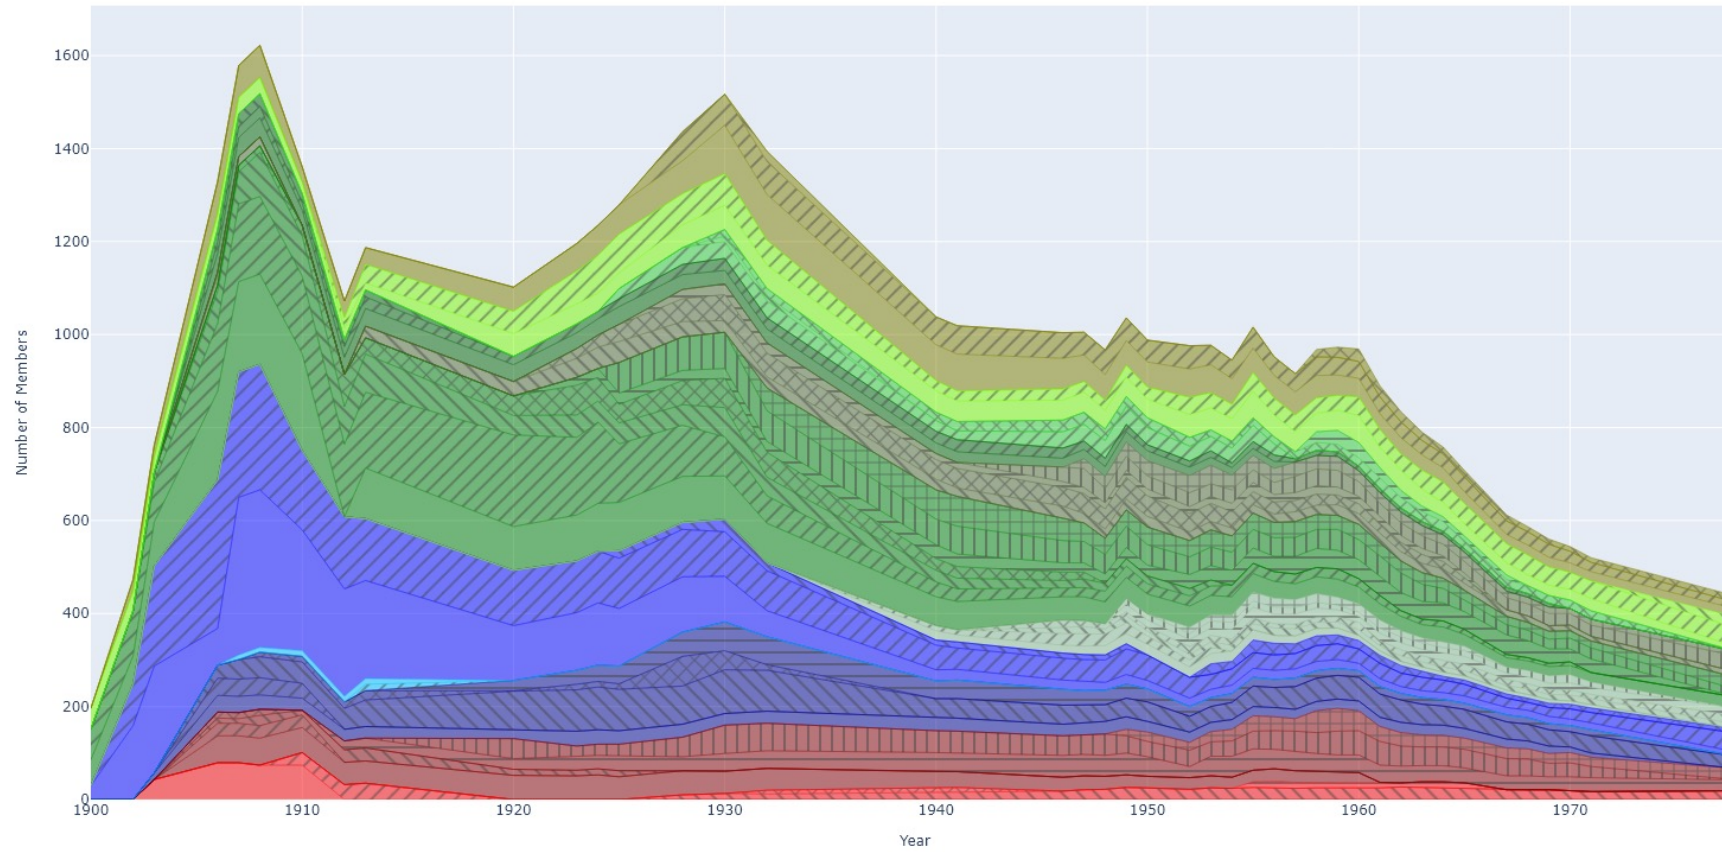

Number of Members per Chapter by Year

Admiral Raphael Semmes (Bakersfield)	San Francisco (San Francisco)	Dixie (Pasadena)	La Jolla (La Jolla)
Mildred Lee (Bakersfield)	Fitzhue Lee (San Francisco)	Southland (Alhambra)	Matthew Fontaine Maury (San Diego)
Sterling Price (Stockton)	Jefferson Davis (San Francisco)	Old Hickory (Azusa)	Major Hugh G. Gwyn (San Diego)
James Longstreet (Madera)	Albert Sidney Johnston (San Francisco)	Sunny South (Pomona)	Stonewall Jackson (San Diego)
General N. B. Forrest (Visalia)	Gen Joseph I. Brent (Pacific Grove and Monterey)	General Nathan B. Forrest (Los Angeles)	Belle Boyd (Anaheim)
Gen Fitzhugh (Bakersfield)	Arlington (San Louis Obispo)	Mary Custis Lee (Los Angeles)	General Joseph E. Wheeler (Long Beach)
General Tyree H. Bell (Fresno)	S. A. Cunningham (Oakland)	Woodrow Wilson (Los Angeles)	Emma Sansom (Santa Ana)
Stephen D. Lee (Sacramento)	Caroline M. Goodlett (Oakland)	General John H. Reagan (Los Angeles)	Bay Cities (Venice)
Joseph E. Johnson (Roseville)	Joseph Le Conte (Berkeley)	Wade Hampton (Los Angeles)	Commodore Matthew Fontaine Maury (Oxnard And Ventura)
Fort Sumter (Sacramento)	Dixie (San Francisco)	Robert E. Lee (Los Angeles)	General Thomas J. Churchill (Santa Monica)
George D. Brooks (Sacramento)	General John B. Gordon (San Jose)	Los Angeles (Los Angeles)	Margaret Hart Ross (Hollywood)
Winnie Davis (Colusa)		Stars And Bars (Los Angeles)	Hollywood (Los Angeles)
		John H. Reagan (Los Angeles)	John H Morgan (Redlands)
		Stone Mountain (Los Angeles)	E. Kirby Smith (San Bernardino)
		Bonnie Blue Flag (Los Angeles)	General J. E. B. Stuart (Riverside)
		General Braxton Bragg (Los Angeles)	Sidney Lanier (Altadena)
		Matthew Fontaine Maury (Los Angeles)	Captain Sally Tompkins (Glendale)
		James Parks Caldwell (Beverly Hills)	Major John R. Gathright (Glendora)